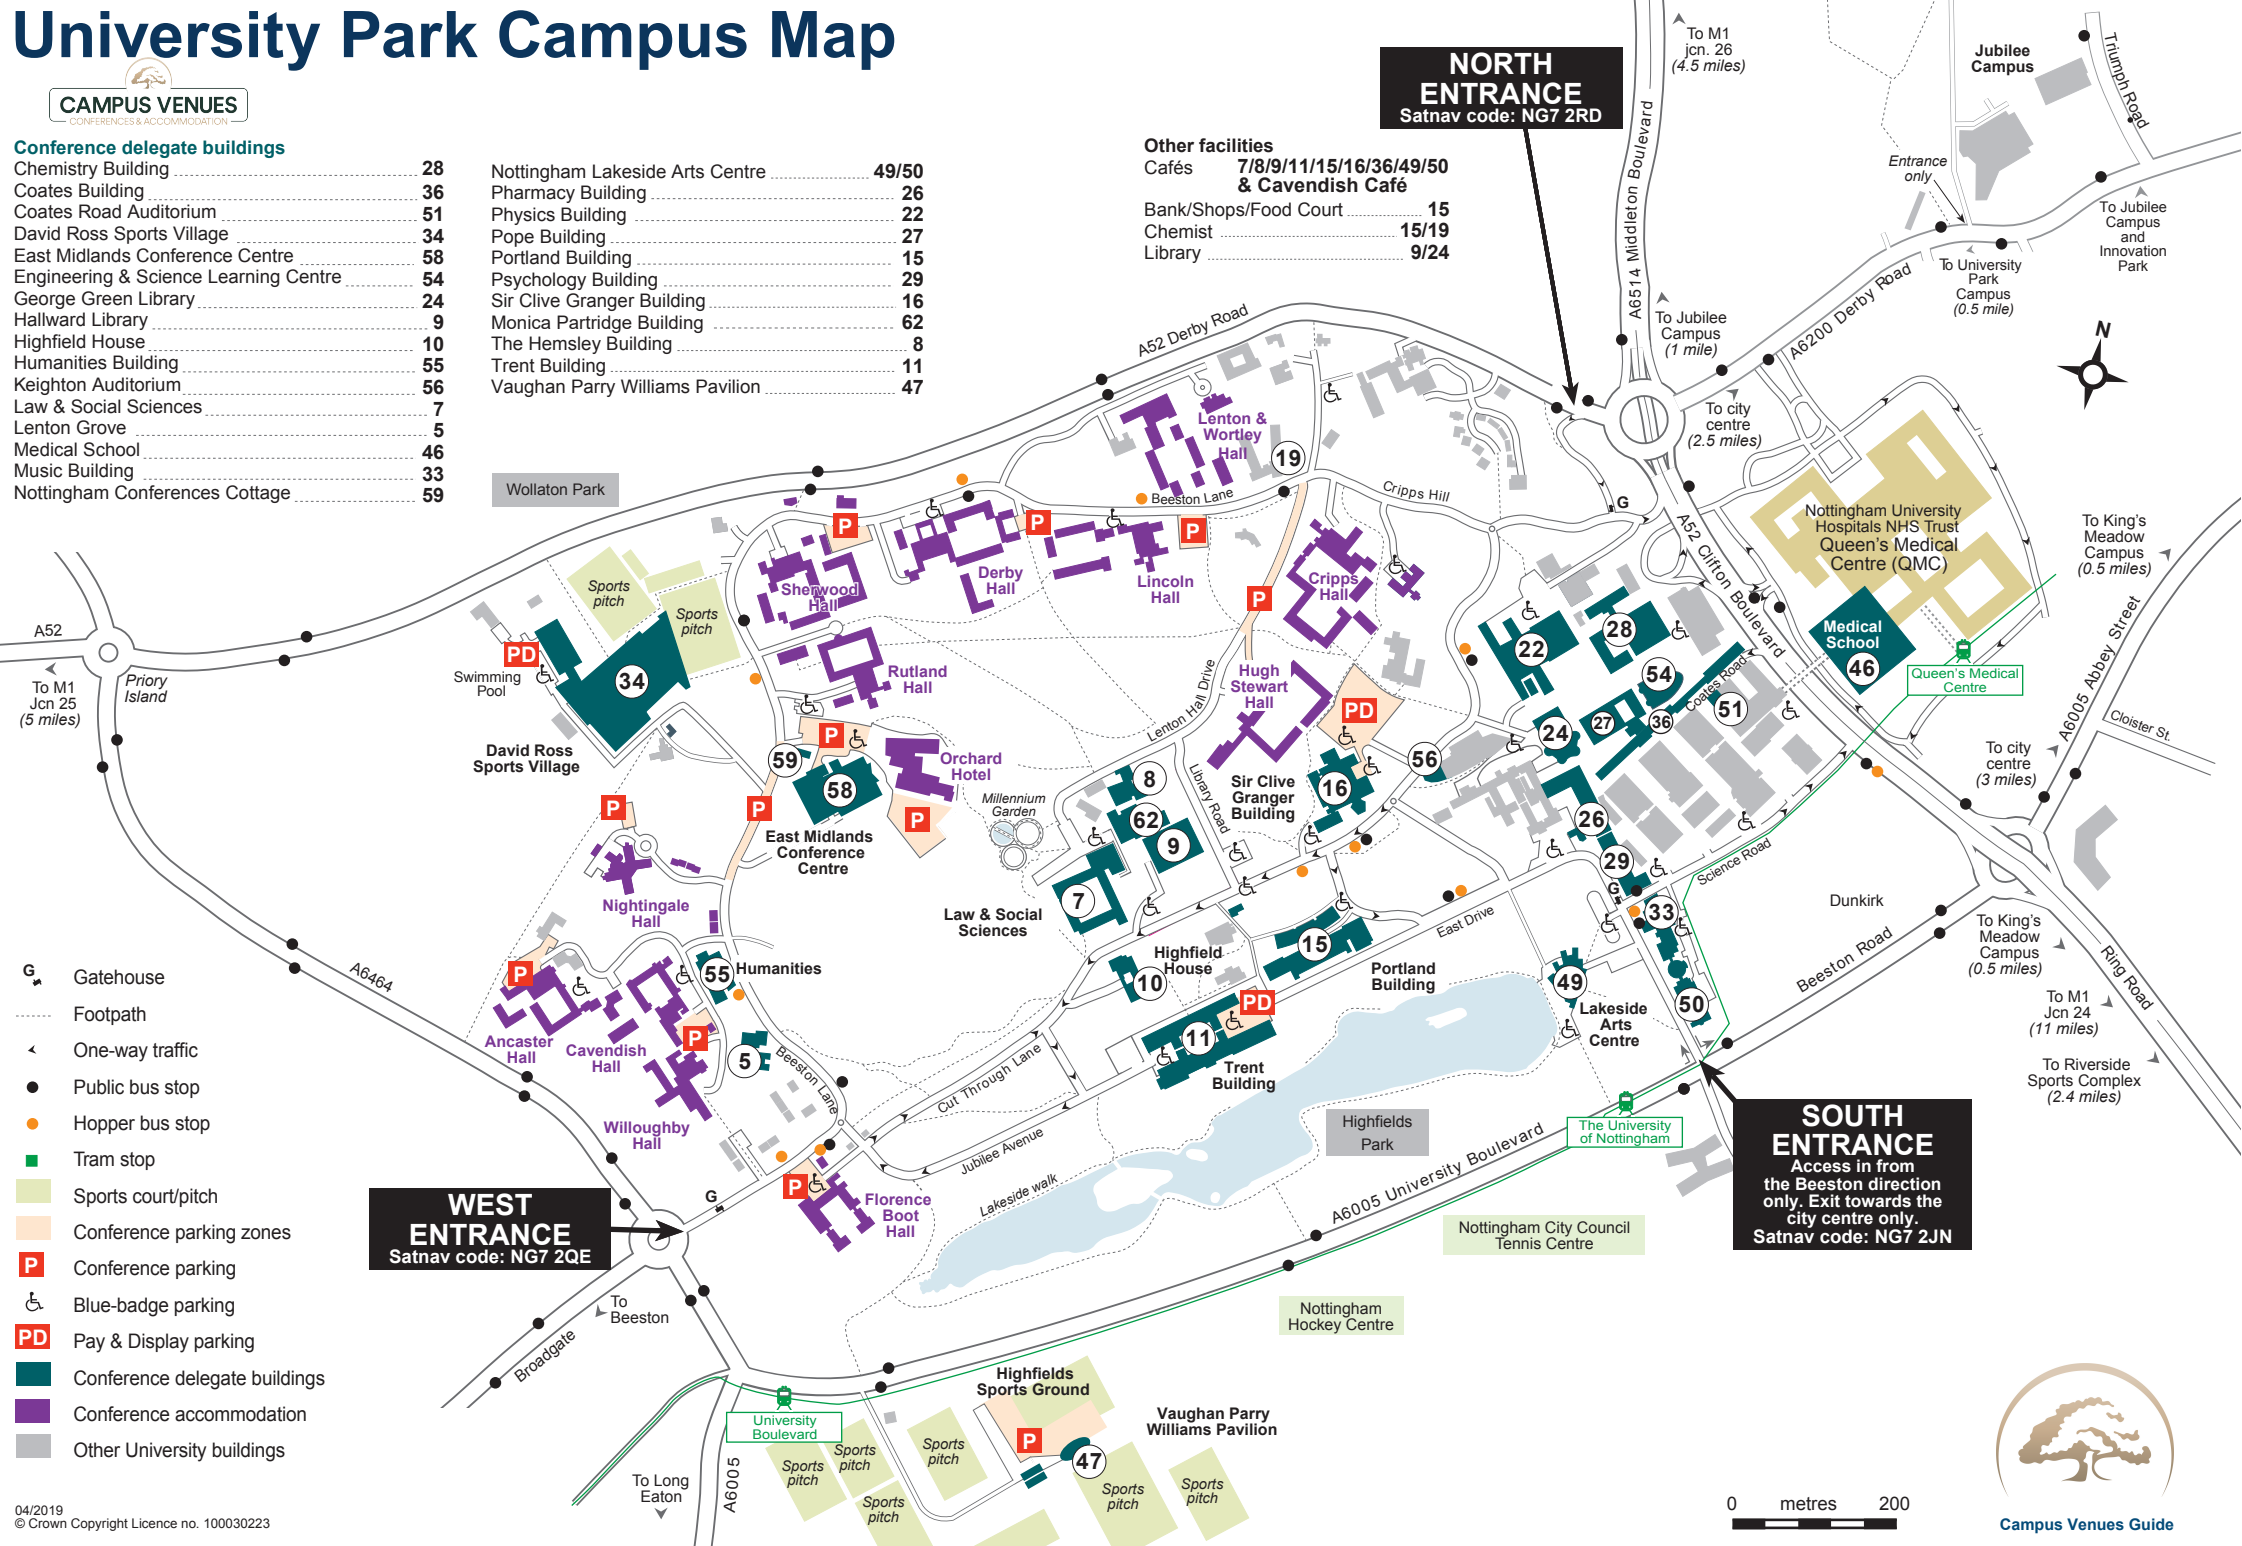

University Park Campus Map

Conference delegate buildings	
Chemistry Building	28
Coates Building	36
Coates Road Auditorium	51
David Ross Sports Village	34
East Midlands Conference Centre	58
Engineering & Science Learning Centre	54
George Green Library	24
Hallward Library	9
Highfield House	10
Humanities Building	55
Keighton Auditorium	56
Law & Social Sciences	7
Lenton Grove	5
Medical School	46
Music Building	33
Nottingham Conferences Cottage	59

Nottingham Lakeside Arts Centre	49/50
Pharmacy Building	26
Physics Building	22
Pope Building	27
Portland Building	15
Psychology Building	29
Sir Clive Granger Building	16
Monica Partridge Building	62
The Hemsley Building	8
Trent Building	11
Vaughan Parry Williams Pavilion	47

Other facilities
 Cafés 7/8/9/11/15/16/36/49/50
 & Cavendish Café
 Bank/Shops/Food Court 15
 Chemist 15/19
 Library 9/24

WEST ENTRANCE
 Satnav code: NG7 2QE

NORTH ENTRANCE
 Satnav code: NG7 2RD

SOUTH ENTRANCE
 Access in from the Beeston direction only. Exit towards the city centre only.
 Satnav code: NG7 2JN

- G Gatehouse
- Footpath
- < One-way traffic
- Public bus stop
- Hopper bus stop
- Tram stop
- Sports court/pitch
- Conference parking zones
- P Conference parking
- ♿ Blue-badge parking
- PD Pay & Display parking
- Conference delegate buildings
- Conference accommodation
- Other University buildings